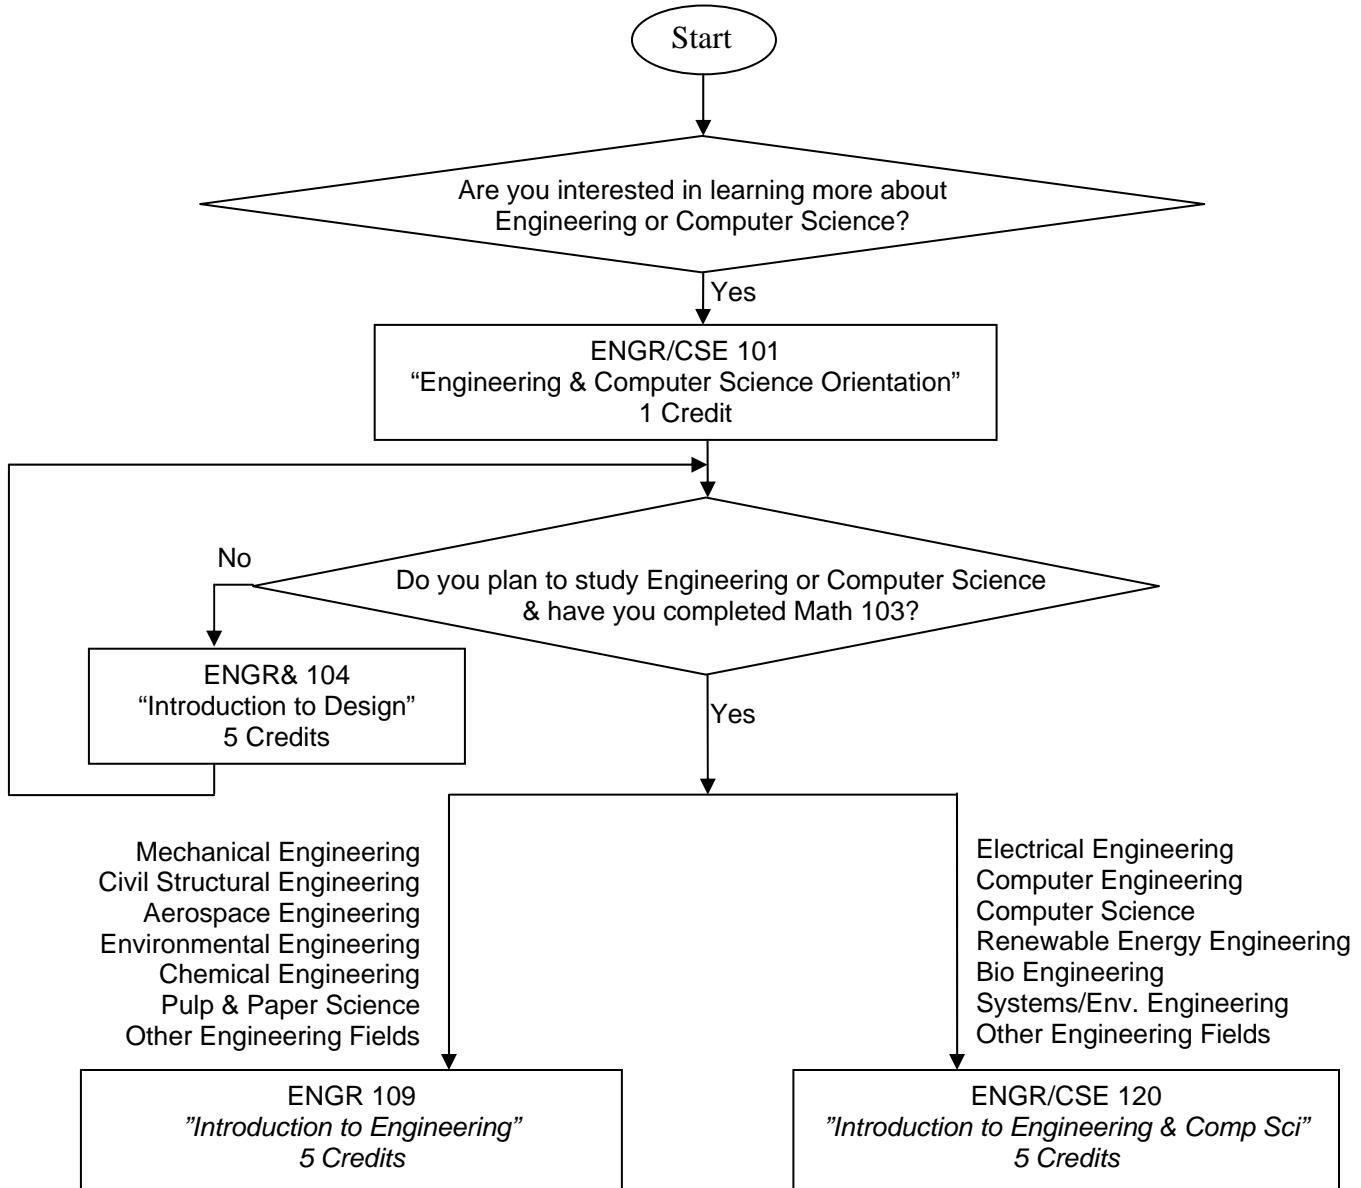

Engineering & Computer Science

Educational Plan & Guide to First Course

Clark College Engineering and Computer Science Department offers a number of orientation and introductory courses. These courses are designed to help students explore their educational options for a successful career in Engineering and Computer Science. The following flow chart is a guide to your first engineering and computer science course: